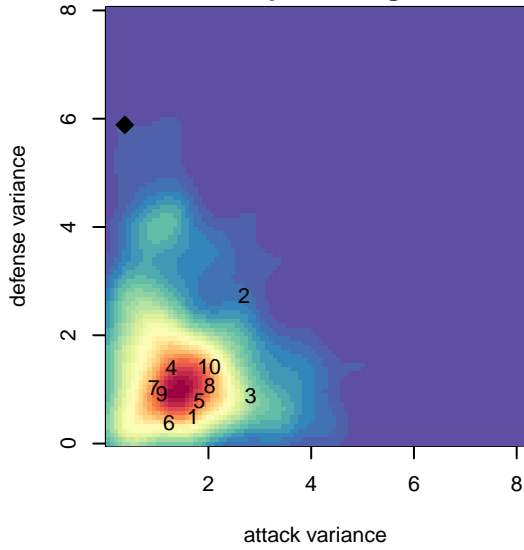

GS Surf C G04

Greater Seattle Surf
 Bothel, WA
 G04 total strength=726
 attack=0.54 defense=1.12
 fall league = RCL G04 Div 4

alt names used:
 GREATER SEATTLE SURF GS SURF G04C
 GREATER SEATTLE SURF GS SURF G04C (\n
 GS Surf G04 C
 GS Surf G04 C

Venues played:
 2017 Snohomish United Invt Gold
 2017 Bigfoot Silver 2 U14
 2017 RCL G04 Div 4
 2017 WYS Presidents Cup G04 Division 2

**attack and defense variance (black dot)
relative to other teams
and top 10 in region**