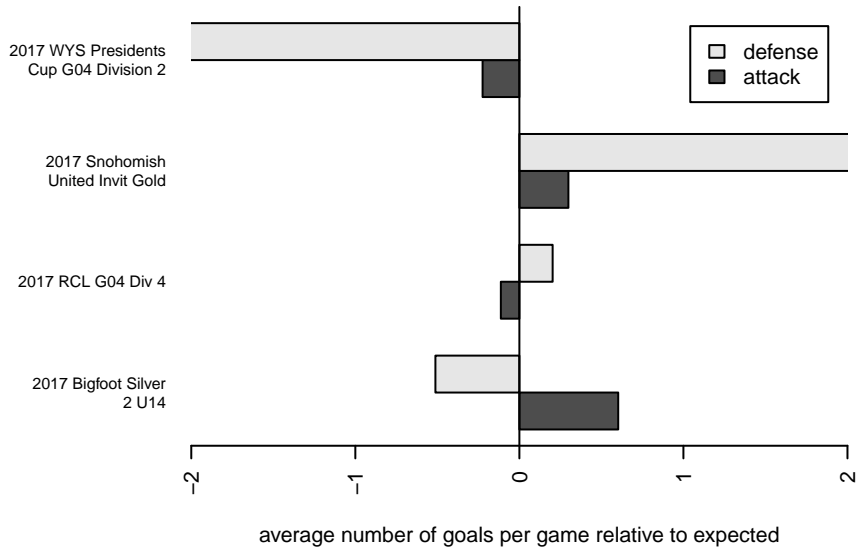

Performance relative to 13 month average