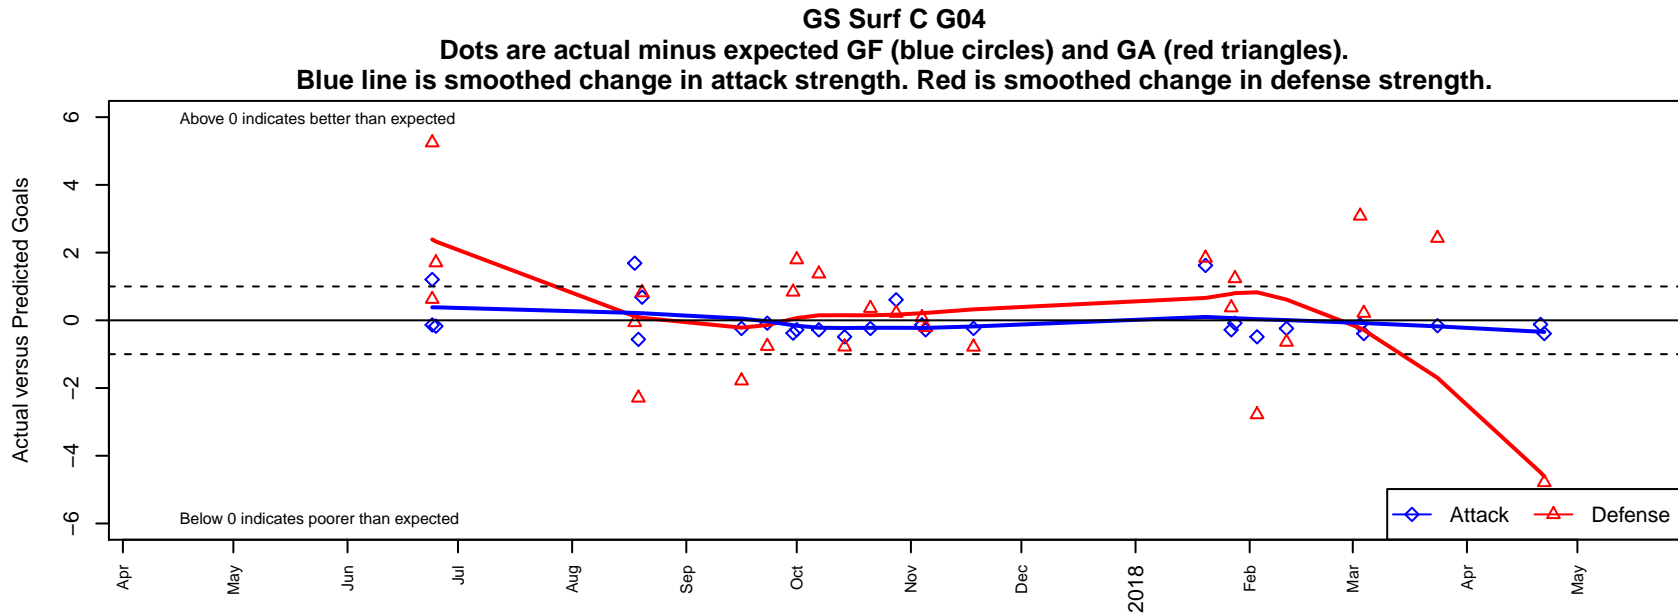

GS Surf C G04

Greater Seattle Surf
 Bothel, WA
 G04 total strength=726
 attack=0.54 defense=1.12
 fall league = RCL G04 Div 4

alt names used:
 GREATER SEATTLE SURF GS SURF G04C
 GREATER SEATTLE SURF GS SURF G04C (\n
 GS Surf G04 C
 GS Surf G04 C

Venues played:
 2017 Snohomish United Invt Gold
 2017 Bigfoot Silver 2 U14
 2017 RCL G04 Div 4
 2017 WYS Presidents Cup G04 Division 2

**attack and defense variance (black dot)
relative to other teams
and top 10 in region**