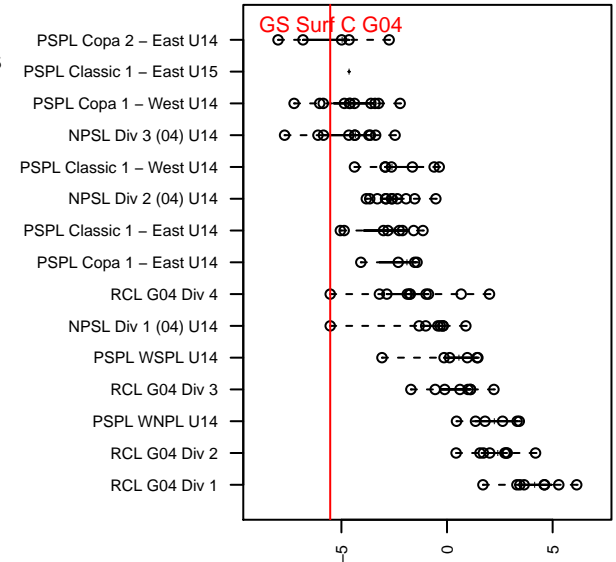

**attack and defense rating
relative to others at age
and all opponents in last 13 months**